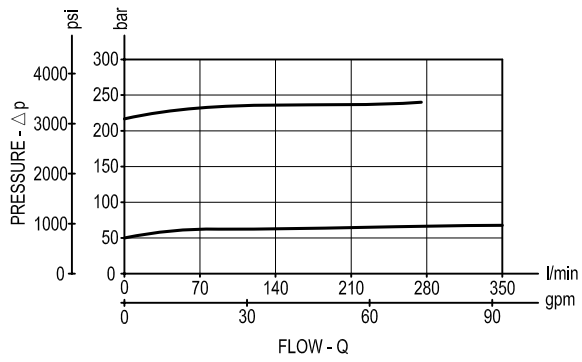

Performance graph

Ordering code

Preferred types (readily available)

Type	Material number
051204030505000	R930000252
051204030520000	R930001259
051204030605000	R930001260
051204030620000	R930001261

Further types available by request